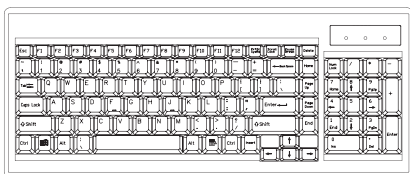

### Diagram

Unit : mm

\*\*With touchscreen option, the height of RKP-117 / RKP-119 will be changed from 1U to 1.5U

**Monitor** Grade A 15", 17", 19" industrial TFT LCD panel

### Dimensions

Model	Product Dimension (W x D x H)	Packing Dimension (W x D x H)	Net Weight	Gross Weight
RKP-115 / RKP-117	442 x 650 x 44 mm 17.4 x 25.6 x 1.73 inch	589 x 856 x 168 mm 23.2 x 33.7 x 6.6 inch	15 kg / 33 lbs	21 kg / 46 lbs
RKP-119	442 x 650 x 44 mm 17.4 x 25.6 x 1.73 inch	589 x 856 x 168 mm 23.2 x 33.7 x 6.6 inch	17 kg / 37 lbs	23 kg / 51 lbs

### Keyboard Selection

Supporting layouts

**Ne** N keyboard integrated with touchpad

**Nb** N keyboard integrated with trackball

back